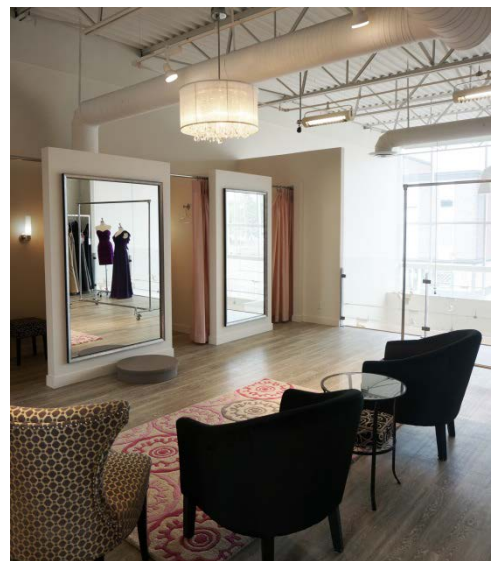

OUR SERVICES:

Every project has different requirements. Design Eye is able to provide a scope of services unique to each client. We are pleased to provide the following services:

CONTRACT DOCUMENTS

- Prepare working drawings for non-load bearing interior construction.
- Provide specification package relating to construction finishes and/or furniture.
- Collaborate with consultants in Mechanical, Electrical, and Architectural fields.
- Assist client in tender proceedings.

PROGRAMMING

- Identify the needs and goals of the design project.
- Evaluate issues relating to space, existing conditions, and project resources.
- Identify life, safety, and code requirements.
- Develop schedules, coordinate with consultants, and provide recommendations.

DESIGN

- Formulate design concepts that are appropriate and describe the character, function, and aesthetic of a project.
- Develop and present space plans, furniture layouts, millwork drawings, electrical, and communication requirements.
- Provide wall, window, floor, and ceiling treatments.
- Present finish selections including colors, hardware, art, accessories, and graphic/signage programs.
- Produce budgets for clients review.
- Create color and material boards to explain design intent.